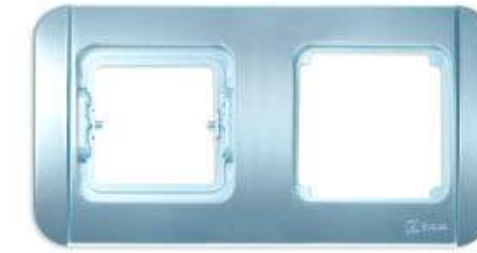

COLOR DOUBLE FRAME FOR SWITCH & SOCKET
Art. G102-52