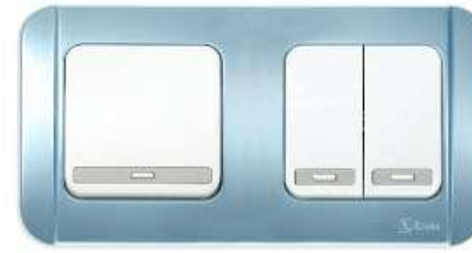

COLOR DOUBLE FRAME FOR SOCKET & SOCKET
Art. G102-50

COLOR SINGLE FRAME FOR SOCKET OUTLET
(Flush mounting type)
Art. G151-50

SINGLE CHANGE OVER SWITCH
For flush mounting
Art. G163
10AX 250 V~

DOUBLE CHANGE OVER SWITCH
For flush mounting
Art. G164
10AX 250 V~

INTERMEDIATE SWITCH
For flush mounting
Art. G16G
10AX 250 V~

TELEPHONE SOCKET OUTLET (RJ11)
For flush mounting
Art. G171

SINGLE SWITCH AND DOUBLE SWITCH
For flush mounting (include wall box)
Art. G26162 WID
10AX 250 V~