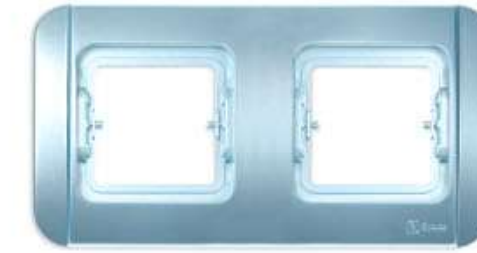

SOCKET OUTLET WITH CHILD PROTECTION
For flush mounting
Art. G154
16A 250 V~

SINGLE SWITCH
For flush mounting
Art. G161
10AX 250 V~

DOUBLE SWITCH
For flush mounting
Art. G162
10AX 250 V~

DOUBLE SOCKET OUTLET
For flush mounting (include wall box)
Art. G25151 WID
16A 250 V~

COLOR DOUBLE FRAME FOR SOCKET & SOCKET
Art. G102-50

COLOR SINGLE FRAME FOR SOCKET OUTLET
(Flush mounting type)
Art. G151-50

SINGLE CHANGE OVER SWITCH
For flush mounting
Art. G163
10AX 250 V~

DOUBLE CHANGE OVER SWITCH
For flush mounting
Art. G164
10AX 250 V~

INTERMEDIATE SWITCH
For flush mounting
Art. G16G
10AX 250 V~

TELEPHONE SOCKET OUTLET (RJ11)
For flush mounting
Art. G171

SINGLE SWITCH AND DOUBLE SWITCH
For flush mounting (include wall box)
Art. G26162 WID
10AX 250 V~

COLOR DOUBLE FRAME FOR SWITCH & SWITCH
Art. G102-51

COLOR SINGLE FRAME FOR SWITCH
(Flush mounting type)
Art. G161-50

SINGLE NETWORK SOCKET-OUTLET Cat. 5e (RJ45)
For flush mounting
Art. G174

ANTENNA SOCKET OUTLET FOR TV ONLY
For flush mounting
Art. G183